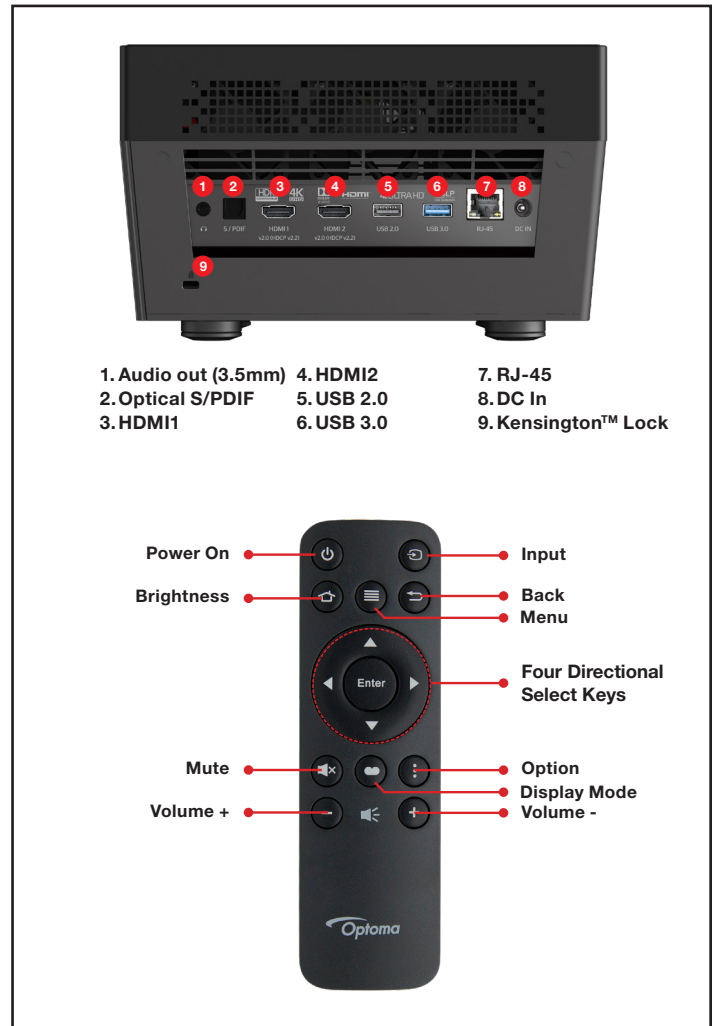

### COMPATIBILITY SPECIFICATIONS

<b>Computer Compatibility</b>	UHD 2160p, WUXGA, HDTV 1080p, UXGA, SXGA, WXGA+, WXGA (1366x768), WXGA, HDTV (720p), XGA, SVGA, VGA, PC and Mac compatible
<b>Video Compatibility</b>	UHD 2160p (24/50/60Hz), 1080p (24/50/60Hz), 1080i (50/60Hz), 720p (50/60Hz), 480i/p, 576i/p
<b>3D Compatibility†</b>	Side-by-side: 1080i50 / 60, 720p50 / 60 Blu-ray 3D / Frame-pack: 1080p24, 720p50 / 60 Over-under: 1080p24, 720p50 / 60
<b>Vertical Scan Rate</b>	Vertical: 24Hz to 120Hz
<b>Horizontal Scan Rate</b>	Horizontal: 31 to 135 KHz
<b>User Controls</b>	Complete on-screen menu adjustment in 27 languages
<b>I/O Connection Ports</b>	2 x HDMI (2.0 with HDCP 2.2), 1 x USB 2.0 (HID, 1.0A), 1 x USB 3.0 (HID, 1.5A), RJ-45, audio out (3.5mm), optical out, Bluetooth 4.0 (HID and audio input/output), Wi-Fi 802.11ac (WEP/TKIP, AES, WPA, WPA2) HID: mouse, keyboard and game controller support
<b>Loop Through (Audio)</b>	Yes
<b>Control</b>	Crestron Roomview

†3D content can be viewed with DLP Link active shutter 3D glasses when projector is used with a compatible 3D player. Please visit us at Optoma.com for more information.

- 1. Audio out (3.5mm)
- 2. Optical S/PDIF
- 3. HDMI1
- 4. HDMI2
- 5. USB 2.0
- 6. USB 3.0
- 7. RJ-45
- 8. DC In
- 9. Kensington™ Lock

- Power On
- Brightness
- Mute
- Volume +
- Input
- Back Menu
- Menu
- Four Directional Select Keys
- Option
- Display Mode
- Volume -