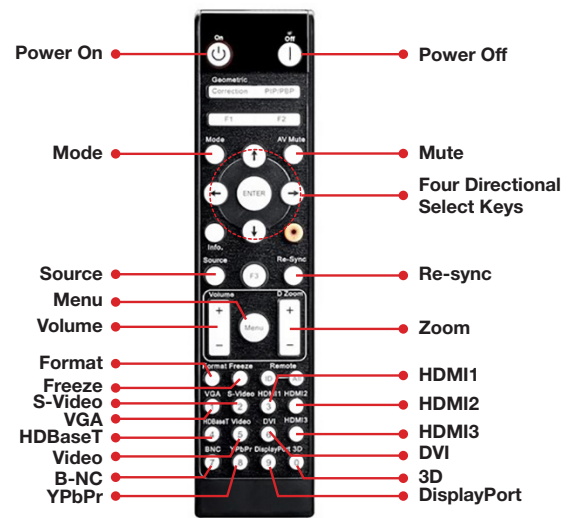

Warranty

3-year or 20,000 hour light source warranty (whichever comes first), 3-year Optoma Express advance exchange warranty on the projector.

What's in the Box

ZH606TST-W, AC power cable, remote, batteries, quick start guide and warranty card

Optional Accessories

Remote, ceiling mount

Accessory Part Numbers

Universal ceiling mount: BM-5001U
Remote: BR-3075W

UPC 796435 44 429 7

Optoma.com

Copyright © 2019 Optoma Technology, Inc. DLP® and the DLP logo are registered trademarks of Texas Instruments™. All other trademarks are the property of their respective owners. All specifications subject to change at any time. 09132019