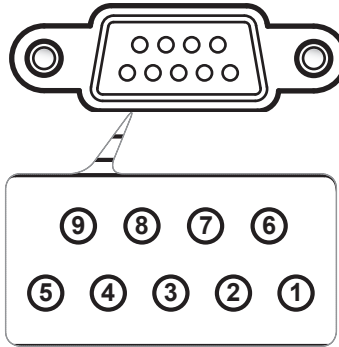

RS232 Commands and Protocol Function List

RS232 Pin Assignments

- ❖ RS232 shell is grounded.

Pin no.	Spec.
1	N/A
2	RXD
3	TXD
4	N/A
5	GND
6	N/A
7	N/A
8	N/A
9	N/A

RS232 Protocol Function List

1. There is a <CR> after all ASCII commands.
2. 0D is the HEX code for <CR> in ASCII code.

Baud Rate : 9600
 Data Bits: 8
 Parity: None
 Stop Bits: 1
 Flow Control : None
 UART16550 FIFO: Disable
 Projector Return (Pass): P
 Projector Return (Fail): F

XX=00-99, projector's ID,
 XX=00 is for all projectors

READ from projector

232 ASCII Code	HEX Code	Function	Projector Return	Description
~XX121 1	7E 30 30 31 32 31 20 31 0D	Input Source	OKa	a : 0/2/3/4/5 /6/7/8/11= None /VGA1/VGA2/S-Video/Video/BNC/ HDMI1/ HDMI2/Component
~XX122 1	7E 30 30 31 32 32 20 31 0D	Software Version	OKdddd	dddd: FW version
~XX123 1	7E 30 30 31 32 33 20 31 0D	Display Mode	OKa	a : 0/1/2/3/4/7/12 = None /Presentation/Bright/Movie/sRGB/ /Blackboard/ DICOM SIM.
~XX124 1	7E 30 30 31 32 34 20 31 0D	Power State	OKa	a : 0/1 = Off/On
~XX125 1	7E 30 30 31 32 35 20 31 0D	Brightness	OKa	
~XX126 1	7E 30 30 31 32 36 20 31 0D	Contrast	OKa	
~XX127 1	7E 30 30 31 32 37 20 31 0D	Aspect Ratio	OKa	a : 0/1/2/4/5/6 = 4.3/16.9/16.10/LBX/Native/Auto depend on Screen Type setting
~XX128 1	7E 30 30 31 32 38 20 31 0D	Color Temperature	OKa	a : 0/1/2 = Warm/Medium/Cold
~XX129 1	7E 30 30 31 32 39 20 31 0D	Projection Mode	OKa	a : 0/1/2/3 = Front-Desktop/Rear-Desktop/Front-Ceiling/Rear-Ceiling
~XX150 1	7E 30 30 31 35 30 20 31 0D	Information	OKabbbbccddddee	a : 0/1 = Off/On bbbb: Lamp Hour cc: source 00/02/03/04/05/06/07/08/09= None/VGA1/VGA2/ S-Video/Video/ BNC /HDMI1/HDMI2/Component dddd: FW version ee : Display mode 0/1/2/3/4/7/10 None/Presentation/Bright/Movie/sRGB /Blackboard/DICOM SIM.
~XX151 1	7E 30 30 31 35 31 20 31 0D	Model name	OKa	a : 11=EH7700