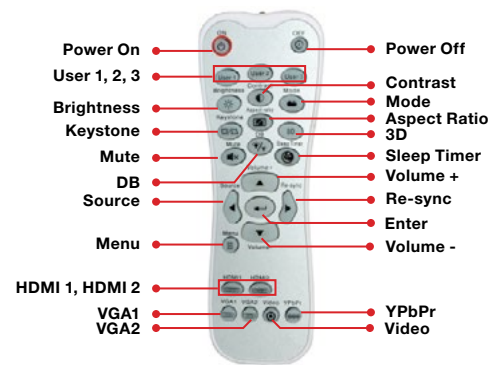

## COMPATIBILITY SPECIFICATIONS

<b>Computer Compatibility</b>	WUXGA, UXGA, SXGA+, WXGA+, WXGA, SXGA, XGA, SVGA, VGA
<b>Video Compatibility</b>	NTSC, PAL, SECAM, SDTV (480i), EDTV (480p), HDTV (720p, 1080i/p)
<b>3D Compatibility†</b>	Supports all HDMI 1.4a mandatory 3D formats (Frame pack, side-by-side, top-bottom) and up converts frame rate from 60Hz to 120Hz or 24Hz to 144Hz (i.e 60 or 72 frames per eye). 3D glasses are needed and are sold separately. Refer to user manual for details.
<b>Vertical Scan Rate</b>	24–85Hz, (120Hz for 3D)
<b>Horizontal Scan Rate</b>	15.375–91.146KHz
<b>User Controls</b>	Complete on-screen menu, adjustments in 27 languages
<b>I/O Connection Ports</b>	2x HDMI 1.4a with MHL (on port 1), 3D Sync Port, Mini USB, USB-A (USB Power Only), 12V Trigger
<b>USB Power Out</b>	Must be enabled in OSD. Available settings: On, Off, Auto - ON setting = MHL is disabled on HDMI 1, Off setting = MHL enabled on HDMI 1, and Auto setting = MHL on HDMI 1 has priority over USB power.
<b>Loop Through (Audio)</b>	Yes

## BACK

- 1. 3D Vesa
- 2. HDMI 1 / MHL
- 3. 12V Out
- 4. HDMI 2
- 5. Stereo Audio-Out
- 6. USB Power (A port)
- 7. Power