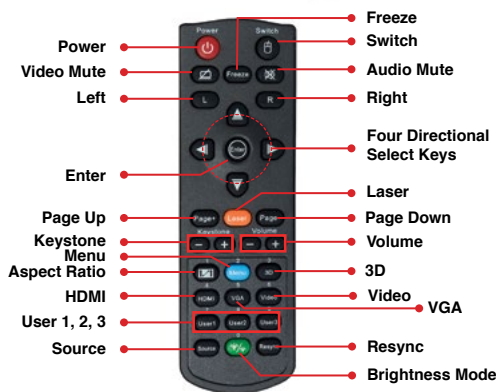

Its sRGB color profile enables rich, accurate color based on the primaries of Rec.709 HDTV specification when used with a PC, Mac, or any sRGB-compatible source. Wall Color Adjustment is designed to compensate for the loss of brightness when projecting on non-white projection surfaces in different environments. This feature is useful in classrooms, conference rooms, training rooms or anywhere where the presenter is using a colored wall, blackboard, chalkboard, or whiteboard for the projection surface.

COMPATIBILITY SPECIFICATIONS

| | |
|------------------------|--|
| Computer Compatibility | XGA, UXGA, WXGA, SXGA+, SXGA, XGA, SVGA, VGA resized, VESA, PC and Mac |
| Video Compatibility | NTSC, PAL, SECAM, SDTV (480i), EDTV (480p), HDTV (720p, 1080i/p) |
| 3D Compatibility† | Supports all HDMI 1.4a mandatory 3D formats (Frame pack, side-by-side, top-bottom) and up converts frame rate from 60Hz to 120Hz or 24Hz to 144Hz (i.e. 60 or 72 frames per eye). 3D glasses are needed and are sold separately. Refer to user manual for details. |
| Vertical Scan Rate | 24 - 120Hz |
| Horizontal Scan Rate | 15.375–91.146KHz |
| User Controls | Complete on-screen menu adjustment in 26 languages |
| I/O Connection Ports | 2x HDMI 1.4v with MHL, VGA-In, VGA-Out, Composite Video, 2xAudio-In (3.5mm), Audio-Out (3.5mm), RJ-45, USB Power, USB-B Mini (service), RS232C |
| Loop Through (Audio) | Yes |

PHYSICAL SPECIFICATIONS

| | |
|------------------------|--|
| Security | Kensington® lock, security bar and keypad lock |
| Weight | 9.7 lbs. |
| Dimensions (W x H x D) | 12.36" x 4.48" x 8.81" |

- 1. USB (Power)
- 2. Video
- 3. Audio-In 2
- 4. Audio Out
- 5. VGA-Out
- 6. RJ-45
- 7. Audio-In 1
- 8. VGA-In/YpPr
- 9. RS-232
- 10. HDMI 1/ MHL
- 11. Mouse Service
- 12. HDMI 2