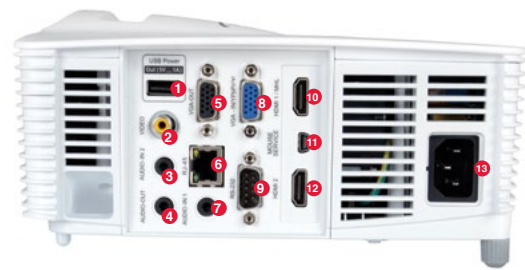

COMPATIBILITY SPECIFICATIONS

Computer Compatibility	XGA, UXGA, WXGA, SXGA+, SXGA, XGA, SVGA, VGA resized, VESA, PC and Mac
Video Compatibility	NTSC, PAL, SECAM, SDTV (480i), EDTV (480p), HDTV (720p, 1080i/p)
3D Compatibility†	Supports all HDMI 1.4a mandatory 3D formats (Frame pack, side-by-side, top-bottom) and up converts frame rate from 60Hz to 120Hz or 24Hz to 144Hz (i.e. 60 or 72 frames per eye). 3D glasses are needed and are sold separately. Refer to user manual for details.
Vertical Scan Rate	24 - 120Hz
Horizontal Scan Rate	15.375–91.146KHz
User Controls	Complete on-screen menu adjustment in 26 languages
I/O Connection Ports	2x HDMI 1.4v with MHL, VGA-In, VGA-Out, Composite Video, 2xAudio-In (3.5mm), Audio-Out (3.5mm), RJ-45, USB Power, USB-B Mini (service), RS232C
Loop Through (Audio)	Yes

PHYSICAL SPECIFICATIONS

Security	Kensington® lock, security bar and keypad lock
Weight	9.7 lbs.
Dimensions (W x H x D)	12.36" x 4.48" x 8.81"

1. USB (Power)
2. Video
3. Audio-In 2
4. Audio Out
5. VGA-Out
6. RJ-45
7. Audio-In 1
8. VGA-In/YpPr
9. RS-232
10. HDMI 1/ MHL
11. Mouse Service
12. HDMI 2