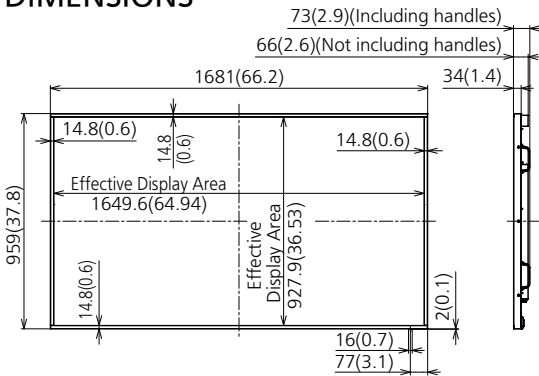

¹ In case of running for a long time, the moving image is recommended to be displayed. If you display a still picture for an extended period, the image retention might remain on the screen. However, image retention can gradually disappear by displaying a moving images.

REMOTE CONTROL TRANSMITTER

Power Requirements	DC 3 V (2 x AAA Size batteries)
Operating distance	Approx. 7 m (23 ft)¹
Weight	Approx. 63 g (2.2 oz) including batteries
Dimensions (W x H x D)	48 x 134 x 20 mm (1.9" x 5.3" x 0.8")

¹ When operated directly in front of receptor.

STANDARD (CERTIFICATIONS)

SAFETY REGULATIONS	ANSI / UL 62368-1: 2014 CAN / CSA-C22.2 No. 62368-1-14 NOM EN62368-1: 2014 + A11: 2017 AS / NZS 62368.1: 2018
RADIATION REGULATIONS	FCC CFR 47, Part 15, Subpart B 2015 Class A ANSI C63.4-2014 ICES-003 Issue6: 2016 EN55032: 2012 EN55024: 2010, EN55035 EN61000-3-2: 2014 EN61000-3-3: 2013 AS / NZS CISPR32: 2013 RCM Mark

INCLUDED ACCESSORIES

- Remote Control - Batteries (AAA size) x 2 - Clamper x 3
- USB memory cover x 1 - SDM-S attachment x 1
- AC cord (approx. 2.0 m (79")) - CD-ROM / User Manual
- Operating Instruction Book

OPTIONAL ACCESSORIES

Pedestal Stand	TY-ST75PE9
Early Warning Software	ET-SWA 100 / 105series
Video wall manager	TY-VUK10
Automatic Display Adjustment Upgrade Kit	
Wall - hanging Bracket	TY-WK98PV1
3G-SDI Terminal Bord	TY-SB01SS

DIMENSIONS

Cautions: This drawing is not a scale
Units : mm (inches)