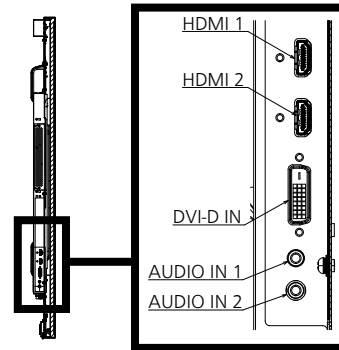

For signals without ○ in the Plug and Play-supported signal column, resolutions may not be selected on the PC side even if this unit supports those signals.

Note

- An auto detected signal format may be differently displayed from the actual input signal.
- [i] shown after the number of dots of resolution means the interlace signal.
- When 1080/30PsF signal and 1080/25PsF signal are input, they are processed as 1080/60i signal and 1080/50i signal, and then displayed.
- When a 1920 x 2160/60 signal (dot clock frequency 297.00 MHz, DIGITAL LINK format) is input Display as 3840 x 2160 / 60p.

Drawing of terminals

View from back

Magnified figure of terminal b

Magnified figure of terminal a

Sectional view of terminal a

(AUDIO OUT / DIGITAL LINK LAN / SERIAL IN / LAN / IR IN / IR OUT / USB / PC IN / DisplayPort IN / DisplayPort OUT)