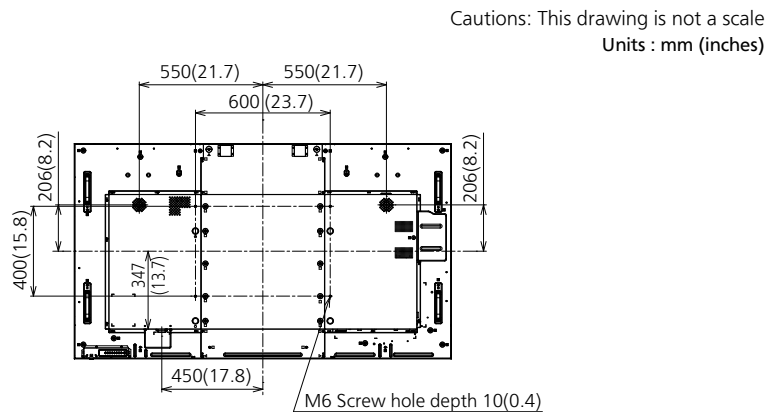

¹ In case of running for a long time, the moving image is recommended to be displayed. If you display a still picture for an extended period, the image retention might remain on the screen. However, image retention can gradually disappear by displaying a moving images.

REMOTE CONTROL TRANSMITTER

Power Requirements	DC 3 V (2 x AAA Size batteries)
Operating distance	Approx. 7 m (23 ft)¹
Weight	Approx. 63 g (2.2 oz) including batteries
Dimensions (W x H x D)	48 x 134 x 20 mm (1.9" x 5.3" x 0.8")

¹ When operated directly in front of receptor.

STANDARD (CERTIFICATIONS)

SAFETY REGULATIONS	ANSI / UL 62368-1: 2014 CAN / CSA-C22.2 No. 62368-1-14 NOM EN62368-1: 2014 + A11: 2017 AS / NZS 62368.1: 2018
RADIATION REGULATIONS	FCC CFR 47, Part 15, Subpart B 2015 Class A ANSI C63.4-2014 ICES-003 Issue6: 2016 EN55032: 2012 EN55024: 2010, EN55035 EN61000-3-2: 2014 EN61000-3-3: 2013 AS / NZS CISPR32: 2013 RCM Mark

INCLUDED ACCESSORIES

- Remote Control - Batteries (AAA size) x 2 - Clamper x 3
- USB memory cover x 1 - SDM-S attachment x 1
- AC cord (approx. 2.0 m (79")) - CD-ROM / User Manual
- Operating Instruction Book

OPTIONAL ACCESSORIES

Pedestal Stand	TY-ST75PE9
Early Warning Software	ET-SWA 100 / 105series
Video wall manager	TY-VUK10
Automatic Display Adjustment Upgrade Kit	
Wall - hanging Bracket	TY-WK98PV1
3G-SDI Terminal Bord	TY-SB01SS

DIMENSIONS

Cautions: This drawing is not a scale
Units : mm (inches)