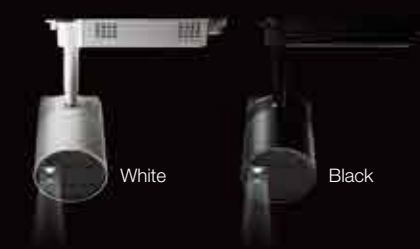

Product Features

Spotlight type design
Ideal for spaces that emphasize design.
(2 main unit color choices: white or black)

Installable on lighting tracks
Easy to install, remove or move the unit.

Position-adjustable structure
Projection can cover all downward directions from the horizontal level.