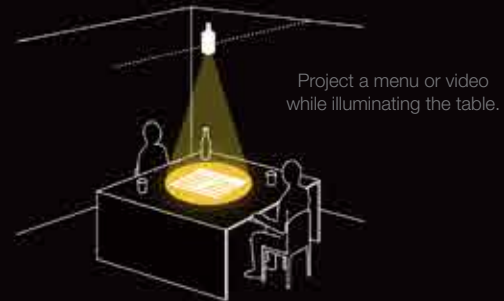

Restaurant

Create a special space to enhance a meal.

Project a menu while illuminating with light to make dishes look more appetizing.

Add a welcome surprise to the end of your evening.

Project video and lights to bring food to life.

Arrange spaces creatively so dinner dishes look more appetizing and pleasing to guests. SpacePlayer creates amazing illumination options to help you create a more hospitable atmosphere for your guests.

Museum

Display art placard digitally on the wall.

Project video, text, and multiple languages to help engage your visitors.

Allow visitors to appreciate works of art in an artistic manner.

Create playful displays by projecting effects on works using illumination with various colors and shapes.

Project city and nature images while illuminating with lights to reproduce outdoor lighting conditions.

Indoors, outdoors, seasons, time zones....How do the clothes look in different scenes? The Space Player allows the customer's imagination to experience the merchandise in various situations.