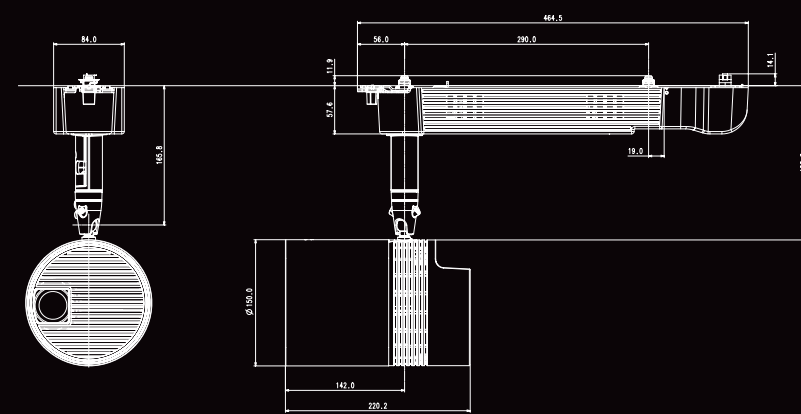

Information contained in this catalog is current as of November 2016.
*All product visuals and usage examples in this catalog are for illustration only.

51 Century Blvd., Ste. 230
Nashville, TN 37214

1-844-C2L-SOLV (1-844-225-7658)

www.control2light.com

Panasonic