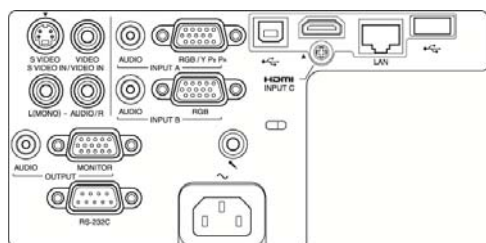

Dimensions (Front)

Unit: mm (inches)

Dimensions (Bottom)

Connector Panels

Optical		
Light Output / Color Light Output		3800 lumens (Lamp mode: High) 2700 lumens (Lamp mode: Standard) 2100 lumens (Lamp mode: Low)
LCD Panels		0.63"x3 BrightEra LCD Panel
Panel Display Resolution		XGA (1024x768 dots)
Contrast Ratio		3,300:1 (Full white/full black)* ¹
Light Source		Ultra high-pressure mercury lamp 210 W type
Recommended Lamp Replacement Time* ²		4000H (Lamp mode: High) 6000H (Lamp mode: Standard) 10000H (Lamp mode: Low)
Filter Cleaning Cycle* ²		Max. 7000H
Projection Lens	Zoom / Focus	Approx. 1.6x Manual Zoom / Manual Focus
	Throw Ratio	1.40:1 to 2.27:1
Screen Size		30" to 300"
Interface		
Computer and Video Input/Output	INPUT A	Mini D-sub 15-pin (RGB/Y Pb Pr) Audio: Stereo mini jack
	INPUT B	Mini D-sub 15-pin (RGB) Audio: Stereo mini jack
	INPUT C	HDMI (Digital RGB/Y Pb Pr, Digital Audio) (HDCP support)
	VIDEO IN	Pin Jack Audio : Pin jack (x2) (shared with S VIDEO IN)
	S VIDEO IN	Mini DIN 4-pin Audio : Pin jack (x2) (shared with VIDEO IN)
	Monitor OUT	Mini D-sub 15-pin (from INPUT A and INPUT B)
	Audio OUT	Stereo mini jack (variable out)* ³
Other Signal Input/Output	RS-232C	D-sub 9-pin (male)
	LAN	RJ-45, 10BASE-T/100BASE-TX
	USB	Type-A, Type-B
	Microphone input	Mini jack
General		
Speaker		16W (mono)
Scanning Frequency		H: 14 to 93 kHz, V: 47 to 93Hz
Display Resolution	Computer Signal Input	Maximum display resolution : UXGA 1600x1200 dots
	Video Signal Input	Video (Composite), 15k (480/60i, 576/50i), DTV (480/60p, 576/50p, 720/60p, 720/50p, 1080/60i, 1080/50i, 1080/60p, 1080/50p)
Color System		NTSC3.58, PAL, SECAM, NTSC4.43, PAL-M, PAL-N
UPC Code		0 27242 88179 2
EAN / JAN Code		49 05524 98339 5
Power Requirements		AC 100 V to 240 V, 3.2 A to 1.4 A, 50 Hz/60 Hz
Power Consumption		310 W (AC 100 V-120 V) 299 W (AC 220 V-240 V)
Standby Mode Power Consumption		4.9 W (Std) / 0.5 W (Low) (AC 100V-120 V) 5.1 W (Std) / 0.5 W (Low) (AC 220V-240 V)
Dimensions (WxHxD) (without protrusion)		365 x 96.2 x 252 mm 14 3/8 x 3 25/32 x 9 29/32 "
Mass		4 kg / 8 lb
Optional Accessories		
Replacement Lamp		LMP-E212
USB wireless LAN module		IFU-WLM3
Service Parts		
Replacement Filter		4-426-702-01 (FILTER) (Filters are cleanable)
Replacement Remote		1-490-463-11 (RM-PJ8)