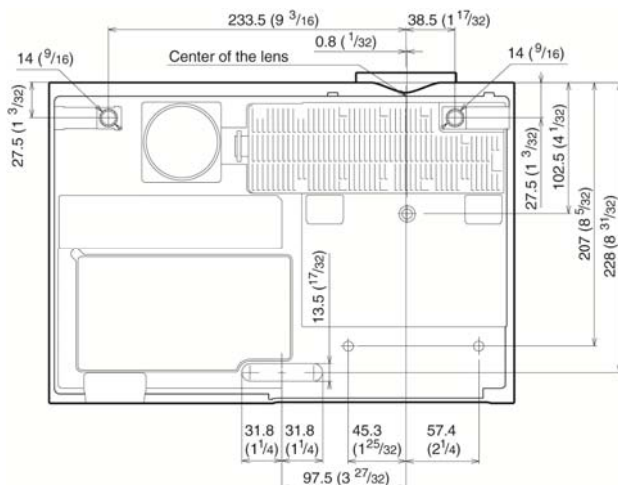

Dimensions (Front)

Unit: mm (inches)

Dimensions (Bottom)

Connector Panels

Optical		
Light Output / Color Light Output		3800 lumens (Lamp mode: High) 2700 lumens (Lamp mode: Standard) 2100 lumens (Lamp mode: Low)
LCD Panels		0.63"x3 BrightEra LCD Panel
Panel Display Resolution		XGA (1024x768 dots)
Contrast Ratio		3,300:1 (Full white/full black)* ¹
Light Source		Ultra high-pressure mercury lamp 210 W type
Recommended Lamp Replacement Time* ²		4000H (Lamp mode: High) 6000H (Lamp mode: Standard) 10000H (Lamp mode: Low)
Filter Cleaning Cycle* ²		Max. 7000H
Projection Lens	Zoom / Focus	Approx. 1.6x Manual Zoom / Manual Focus
	Throw Ratio	1.40:1 to 2.27:1
Screen Size		30" to 300"
Interface		
Computer and Video Input/Output	INPUT A	Mini D-sub 15-pin (RGB/Y Pb Pr) Audio: Stereo mini jack
	INPUT B	Mini D-sub 15-pin (RGB) Audio: Stereo mini jack
	INPUT C	HDMI (Digital RGB/Y Pb Pr, Digital Audio) (HDCP support)
	VIDEO IN	Pin Jack Audio : Pin jack (x2) (shared with S VIDEO IN)
	S VIDEO IN	Mini DIN 4-pin Audio : Pin jack (x2) (shared with VIDEO IN)
	Monitor OUT	Mini D-sub 15-pin (from INPUT A and INPUT B)
	Audio OUT	Stereo mini jack (variable out)* ³
Other Signal Input/Output	RS-232C	D-sub 9-pin (male)
	LAN	RJ-45, 10BASE-T/100BASE-TX
	USB	Type-A, Type-B
	Microphone input	Mini jack
General		
Speaker		16W (mono)
Scanning Frequency		H: 14 to 93 kHz, V: 47 to 93Hz
Display Resolution	Computer Signal Input	Maximum display resolution : UXGA 1600x1200 dots
	Video Signal Input	Video (Composite), 15k (480/60i, 576/50i), DTV (480/60p, 576/50p, 720/60p, 720/50p, 1080/60i, 1080/50i, 1080/60p, 1080/50p)
Color System		NTSC3.58, PAL, SECAM, NTSC4.43, PAL-M, PAL-N
UPC Code		0 27242 88179 2
EAN / JAN Code		49 05524 98339 5
Power Requirements		AC 100 V to 240 V, 3.2 A to 1.4 A, 50 Hz/60 Hz
Power Consumption		310 W (AC 100 V-120 V) 299 W (AC 220 V-240 V)
Standby Mode Power Consumption		4.9 W (Std) / 0.5 W (Low) (AC 100V-120 V) 5.1 W (Std) / 0.5 W (Low) (AC 220V-240 V)
Dimensions (WxHxD) (without protrusion)		365 x 96.2 x 252 mm 14 3/8 x 3 25/32 x 9 29/32 "
Mass		4 kg / 8 lb
Optional Accessories		
Replacement Lamp		LMP-E212
USB wireless LAN module		IFU-WLM3
Service Parts		
Replacement Filter		4-426-702-01 (FILTER) (Filters are cleanable)
Replacement Remote		1-490-463-11 (RM-PJ8)