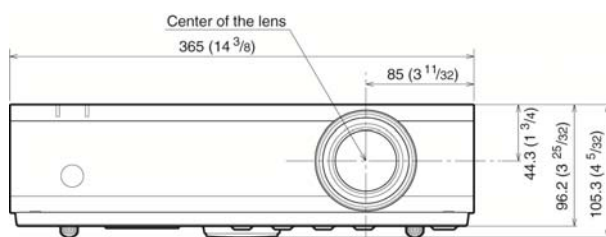

Dimensions (Front)

Unit: mm (inches)

Dimensions (Bottom)

Connector Panels

Optical		
Light Output / Color Light Output		3800 lumens (Lamp mode: High) 2700 lumens (Lamp mode: Standard) 2100 lumens (Lamp mode: Low)
LCD Panels		0.63"x3 BrightEra LCD Panel
Panel Display Resolution		XGA (1024x768 dots)
Contrast Ratio		3,300:1 (Full white/full black)* ¹
Light Source		Ultra high-pressure mercury lamp 210 W type
Recommended Lamp Replacement Time* ²		4000H (Lamp mode: High) 6000H (Lamp mode: Standard) 10000H (Lamp mode: Low)
Filter Cleaning Cycle* ²		Max. 7000H
Projection Lens	Zoom / Focus	Approx. 1.6x Manual Zoom / Manual Focus
	Throw Ratio	1.40:1 to 2.27:1
Screen Size		30" to 300"
Interface		
Computer and Video Input/Output	INPUT A	Mini D-sub 15-pin (RGB/Y Pb Pr) Audio: Stereo mini jack
	INPUT B	Mini D-sub 15-pin (RGB) Audio: Stereo mini jack
	INPUT C	HDMI (Digital RGB/Y Pb Pr, Digital Audio) (HDCP support)
	VIDEO IN	Pin Jack Audio : Pin jack (x2) (shared with S VIDEO IN)
	S VIDEO IN	Mini DIN 4-pin Audio : Pin jack (x2) (shared with VIDEO IN)
	Monitor OUT	Mini D-sub 15-pin (from INPUT A and INPUT B)
	Audio OUT	Stereo mini jack (variable out)* ³
Other Signal Input/Output	RS-232C	D-sub 9-pin (male)
	LAN	RJ-45, 10BASE-T/100BASE-TX
	USB	Type-A, Type-B
	Microphone input	Mini jack
General		
Speaker		16W (mono)
Scanning Frequency		H: 14 to 93 kHz, V: 47 to 93Hz
Display Resolution	Computer Signal Input	Maximum display resolution : UXGA 1600x1200 dots
	Video Signal Input	Video (Composite), 15k (480/60i, 576/50i), DTV (480/60p, 576/50p, 720/60p, 720/50p, 1080/60i, 1080/50i, 1080/60p, 1080/50p)
Color System		NTSC3.58, PAL, SECAM, NTSC4.43, PAL-M, PAL-N
UPC Code		0 27242 88179 2
EAN / JAN Code		49 05524 98339 5
Power Requirements		AC 100 V to 240 V, 3.2 A to 1.4 A, 50 Hz/60 Hz
Power Consumption		310 W (AC 100 V-120 V) 299 W (AC 220 V-240 V)
Standby Mode Power Consumption		4.9 W (Std) / 0.5 W (Low) (AC 100V-120 V) 5.1 W (Std) / 0.5 W (Low) (AC 220V-240 V)
Dimensions (WxHxD) (without protrusion)		365 x 96.2 x 252 mm 14 3/8 x 3 25/32 x 9 29/32 "
Mass		4 kg / 8 lb
Optional Accessories		
Replacement Lamp		LMP-E212
USB wireless LAN module		IFU-WLM3
Service Parts		
Replacement Filter		4-426-702-01 (FILTER) (Filters are cleanable)
Replacement Remote		1-490-463-11 (RM-PJ8)