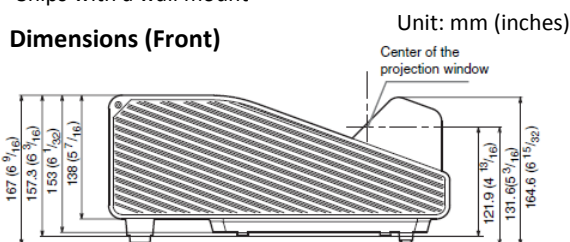

### Key Features

- 3,100 lumens
- Native WXGA (1,280x800) resolution
- High contrast ratio
- Bright Era® Panel
- Dual-touch interactive pens included
- Ultra Short throw distance (TR= 0.27:1)
- Optical lens shift and zoom for easy adjustment
- Long-lasting lamp  
Recommended lamp replacement time 8000h (low mode)
- Synchronized lamp and filter maintenance cycle
- Energy efficient design
  - Auto power saving mode
  - Blank with lamp dimming
  - 4 lamp mode (High, Std, Low, Auto\*)
  - \*Auto lamp control by picture brightness
  - ECO MODE key
- Convenient terminals including HDMI, RS-232C and RJ-45
- 16W Speaker
- USB display
- USB media viewer
- PC Wireless capability (option)
- Tablet Device & Smart Phone connection (wireless)
- Ships with a wall mount

### Dimensions (Front)