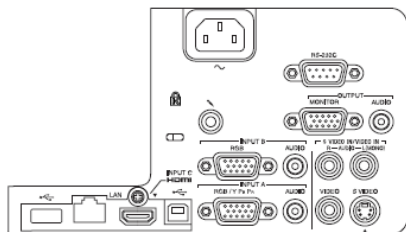

Connector Panels

Optical		
Light Output / Color Light Output	3100 lumens (Lamp mode: High) 2300 lumens (Lamp mode: Standard) 1900 lumens (Lamp mode: Low)	
LCD Panels	0.59"x3 BrightEra LCD Panel	
Panel Display Resolution	WXGA (1280x800 dots)	
Contrast Ratio	3,000:1 (Full white/full black)*1	
Light Source	Ultra high-pressure mercury lamp 225 W type	
Recommended Lamp Replacement Time*2	3000H (Lamp mode: High) 5000H (Lamp mode: Standard) 8000H (Lamp mode: Low)	
Filter Cleaning Cycle*2	Max. 8000H Same time as the lamp replacement is recommended	
Projection Lens	Zoom / Focus	Approx. 1.03x Manual Zoom / Manual Focus
	Lens Shift	Manual, Vertical +/- 3.7% Horizontal +/- 2.3%
	Throw Ratio	0.27:1
Screen Size	65" to 110"	
Interface		
Computer and Video Input/Output	INPUT A	Mini D-sub 15-pin (RGB/Y Pb Pr) Audio: Stereo mini jack
	INPUT B	Mini D-sub 15-pin (RGB) Audio: Stereo mini jack
	INPUT C	HDMI (Digital RGB/Y Pb Pr, Digital Audio) (HDCP support)
	VIDEO IN	Pin Jack Audio : Pin jack (x2) (shared with S VIDEO IN)
	S VIDEO IN	Mini DIN 4-pin Audio : Pin jack (x2) (shared with VIDEO IN)
	Monitor OUT	Mini D-sub 15-pin (from INPUT A and INPUT B)
	Audio OUT	Stereo mini jack (variable out)*3
Other Signal Input/Output	RS-232C	D-sub 9-pin (male)
	LAN	RJ-45, 10BASE-T/100BASE-TX
	USB	Type-A, Type-B
	Microphone input	Mini jack
General		
Speaker	16Wx1 (monaural)	
Scanning Frequency	H: 15 to 92 kHz, V: 48 to 92 Hz	
Display Resolution	Computer Signal Input	Maximum display resolution : UXGA 1600x1200 dots
	Video Signal Input	Video(Composite), 15k(480/60i, 576/50i), DTV (480/60p, 576/50p, 720/60p, 720/50p, 1080/60i, 1080/50i, 1080/60p, 1080/50p)
Color System	NTSC3.58, PAL, SECAM, NTSC4.43, PAL-M, PAL-N	
UPC Code	0 27242 87143 4	
Power Requirements	AC 100 V to 240 V, 3.3 A to 1.5 A, 50 Hz/60 Hz	
Power Consumption	328 W (AC 100 V-120 V) 316 W (AC 220 V-240 V)	
Standby Mode Power Consumption	5.2 W (Std)/ 0.5 W (Low) (AC 100V-120 V) 5.5 W (Std)/ 0.5 W (Low) (AC 220V-240 V)	
Dimensions (WxHxD) (without protrusion)	372x 138 x 382 mm 14 21/32 x 5 7/16 x 15 1/32 "	
Mass (without wall mount)	6.2 kg /13 lb	
Optional Accessories		
Replacement Lamp	LMP-E220	
Wall Mount	Included in the projector	
Replacement Interactive Pen Device	IFU-PN250M, IFU-PN250S	
Wireless LAN Module	IFU-WLM3	
Service Parts		
Replacement Filter	4-530-530-01 (FILTER A [Outside]) 4-530-531-01 (FILTER B [Inside]) (Filters are cleanable)	
Replacement Remote	1-490-463-11 (RM-PJ8)	

*1 The value is average.

*2 The figures are expected maintenance time and not guaranteed.

They will depend on the environment or how the projector is used.

*3 Works as an audio switcher function. Output from a selected channel, not available in standby.

For more information, visit : www.sony.com/projectors