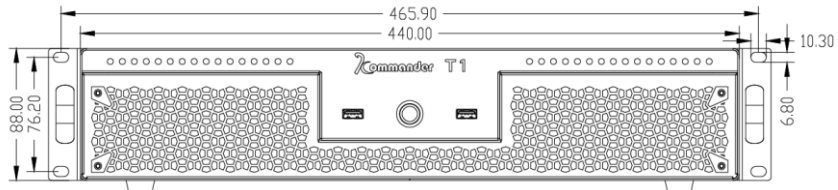

## Interface

Video Outputs		
Output-A	5	4x DVI duplicate 1x DP 4x DVI, individual resolution up to 1920x1200@60Hz 1x DP1.2, resolution up to 3840x2400@60Hz
Output-B	2	1x HDMI duplicate 1x DP 1x HDMI 2.0, resolution up to 3840x2400@60Hz 1x DP1.2, resolution up to 3840x2400@60Hz
GUI-HDMI	1	Resolution up to FHD@60Hz, for operating
Video Inputs		
HDMI	2	Resolution up to FHD@60Hz
Audio		
XLR	2	2x output
TRS Jack	2	1x output, 1x input
Network		
RJ-45	1	1x 1Gb/s
Others		
USB 3.0	6	Side: 2x USB-A, Rear: 4x USB-A

## Physical Specifications

Size (Rack Units)

2U

Dimensions

D: 425mm W: 482.6mm H: 95mm

Weight

6.5KG

Voltage