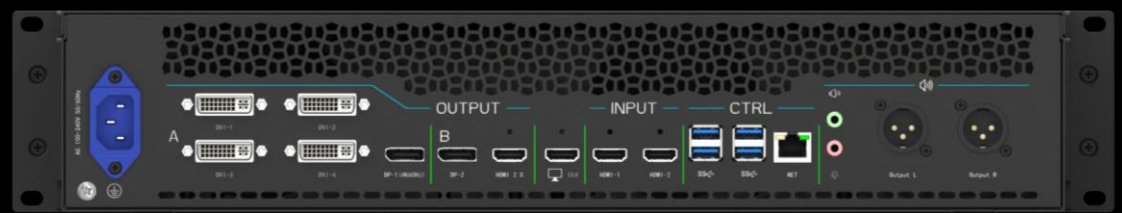

# Kommander T1 Plus

Engineered for small events, Kommander T1 Plus media server excels at pixel-perfect LED tiling and multi-layer display. Its lightweight, portable design combined with excellent performance simplifies event setup and execution, delivering a control experience far superior to that of a laptop.

## Interface

Video Outputs		
Output-A	5	4x DVI duplicate 1x DP 4x DVI, individual resolution up to 1920x1200@60Hz 1x DP1.2, resolution up to 3840x2400@60Hz
Output-B	2	1x HDMI duplicate 1x DP 1x HDMI 2.0, resolution up to 3840x2400@60Hz 1x DP1.2, resolution up to 3840x2400@60Hz
GUI-HDMI	1	Resolution up to FHD@60Hz, for operating
Video Inputs		
HDMI	2	Resolution up to FHD@60Hz
Audio		
XLR	2	2x output
TRS Jack	2	1x output, 1x input
Network		
RJ-45	1	1x 1Gb/s
Others		
USB 3.0	6	Side: 2x USB-A, Rear: 4x USB-A

## Physical Specifications

Size (Rack Units)

2U

Dimensions

D: 425mm W: 482.6mm H: 95mm

Weight

6.5KG

Voltage