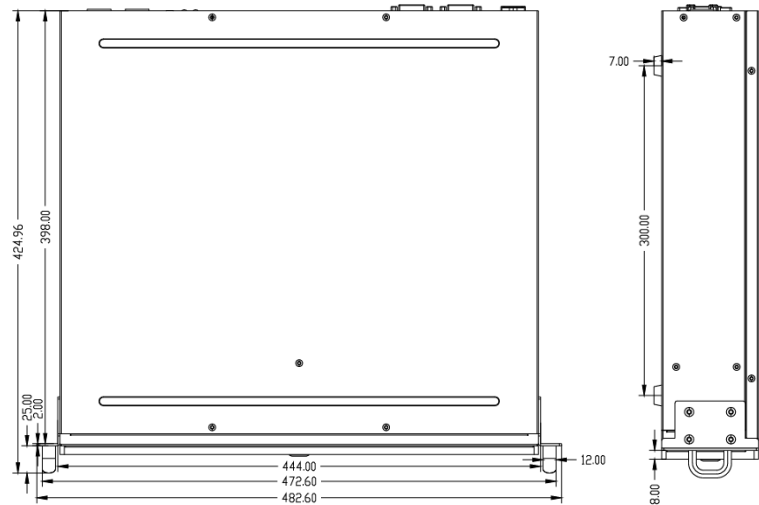

## Interface

Video Outputs		
Output-A	5	4x DVI duplicate 1x DP 4x DVI, individual resolution up to 1920x1200@60Hz 1x DP1.2, resolution up to 3840x2400@60Hz
Output-B	2	1x HDMI duplicate 1x DP 1x HDMI 2.0, resolution up to 3840x2400@60Hz 1x DP1.2, resolution up to 3840x2400@60Hz
GUI-HDMI	1	Resolution up to FHD@60Hz, for operating
Video Inputs		
HDMI	2	Resolution up to FHD@60Hz
Audio		
XLR	2	2x output
TRS Jack	2	1x output, 1x input
Network		
RJ-45	1	1x 1Gb/s
Others		
USB 3.0	6	Side: 2x USB-A, Rear: 4x USB-A

## Physical Specifications

Size (Rack Units)

2U

Dimensions

D: 425mm W: 482.6mm H: 95mm

Weight

6.5KG

Voltage