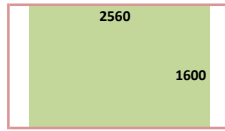

Projection lens overview

F80

Top Throw Ratio values for each lens

Bottom Throw Ratio values for each lens

Recommended projection lenses for F80

	Vertical Lens Shift	Horizontal Lens Shift	0.5	Throw ratio	1.00	1.50	2.00	3.00	6.00	10.00	13.50	
R9801832 ** FLDX 0.38:1 UST 90°	±125% ±125%	±53% ±53%	0.57 0.54									
R98017241 GLD 0.85-1.06 : 1	±110% ±102%	±53% ±45%		0.85 0.8	2560x1600 2716x1600	1.06 1.0						
R98017221 GLD 1.06-1.43 : 1	±120% ±112%	±53% ±50%			1.06 1.0	2560x1600 2716x1600	1.43 1.35					
R98017191 / R98017201 GLD 1.43-2.12 : 1 non-motorized / Motorized	±105% ±100%	±53% ±45%			1.43 1.35	2560x1600 2716x1600	2.12 2.00					
R98017211 GLD 2.12-3.18 : 1	±120% ±112%	±53% ±50%				2.12 2.00	2560x1600 2716x1600	3.18 3.00				
R9801216 * R9802241 ** FLD+ 1.7 - 2.5 : 1 (EN41) FLDX 1.7 - 2.5 : 1 (EN61)	±125% ±125%	±53% ±53%					2.39 2.25	2560x1600 2716x1600	3.50 3.30			
R9801211 * FLD+ 2.50 - 4.60 : 1 (EN44)	±125% ±125%	±53% ±53%						3.50 3.30	2560x1600 2716x1600	6.45 6.08		
R9801249 * FLD 3.8 - 6.5 : 1 (EN16)	±125% ±125%	±53% ±53%							5.70 5.37	2560x1600 2716x1600	9.75 9.19	
R9802237 ** FLD 6.5 - 9.0 : 1 (EN69)	±125% ±125%	±53% ±53%								9.75 9.19	2560x1600 2716x1600	13.50 12.73