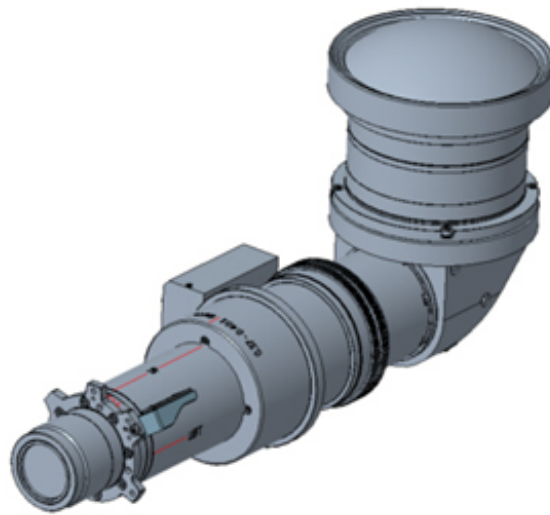

# G lens 0.37-0.4:1 UST 90° with support kit

This easy-to-install lens offers a flexible ultra short-throw option which can be used in multiple directions (sideways and upwards).

The lens is ordered as a kit and comes with lens support and safety cable for the most stable performance.

For more information, please contact Barco.

**PRODUCT SPECIFICATIONS**

**G LENS 0.37-0.4:1 UST 90° WITH SUPPORT KIT**

---

Throw Ratio	0.37-0.4:1
-------------	------------

---

**Last updated: 15 Nov 2022**

Technical specifications are subject to change without prior notice. Please check [www.barco.com](http://www.barco.com) for the latest information.