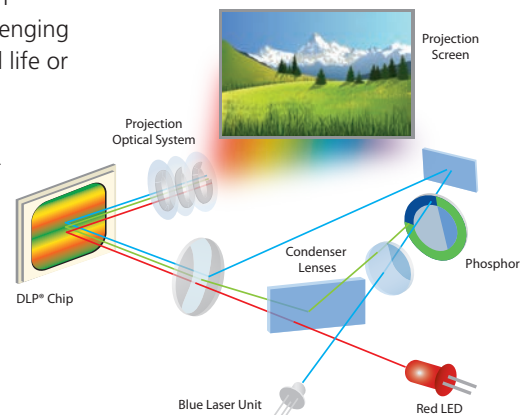

Warranty Information:

3 year warranty on the projector and 3 years (or 6,000-hour usage) on the light source. Education market - 3 year warranty on the projector or 5 years (10,000 hour usage)