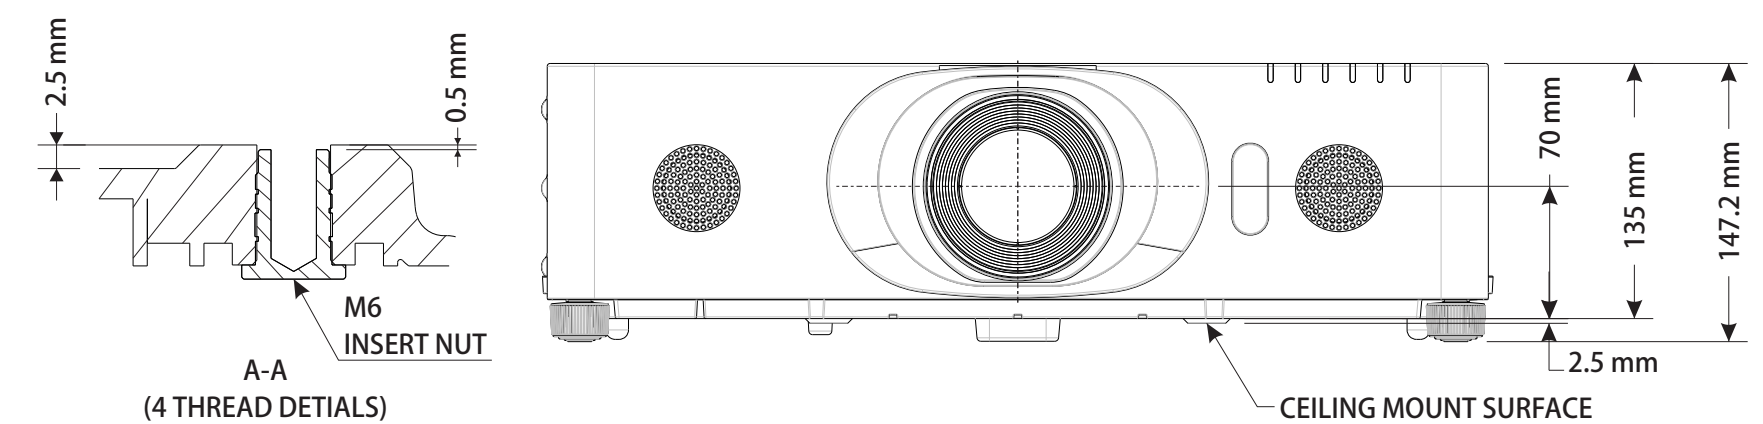

ISSUE HISTORY OF:

REV	DESCRIPTION OF CHANGE	BY	PREP DATE
01	Initial release	Phong Nguyen	06-07-12
02	Update scale 1:4, was 1:1	Phong Nguyen	06-19-12
03	Added 4 models to title: LW401/LW551i/LWU421/LWU501i	Phong Nguyen	09-18-12

Lens Part Number	Lens	A (mm)
121-111104-XX	FL-701	90
121-112105-XX	SL-702	80
121-113106-XX	ML-703	80
121-114107-XX	LL-704	123
121-115108-XX	UL-704	123

CHRISTIE 809 WELLINGTON STREET NORTH
KITCHENER, ONTARIO, CANADA
N2G 4Y7

PART DESCRIPTION
DWG Line LX501/LX601i/LW401/LW551i/LWU421/LWU501i

SIZE B	PART NUMBER 020-000429-01	REVISION 03
SCALE 1:4	MASS LBS [KG]	SHEET 1 OF 1

PROPRIETARY NOT TO BE DISCLOSED OR REPRODUCED IN ANY MANNER WITHOUT THE EXPRESS WRITTEN PERMISSION OF CHRISTIE