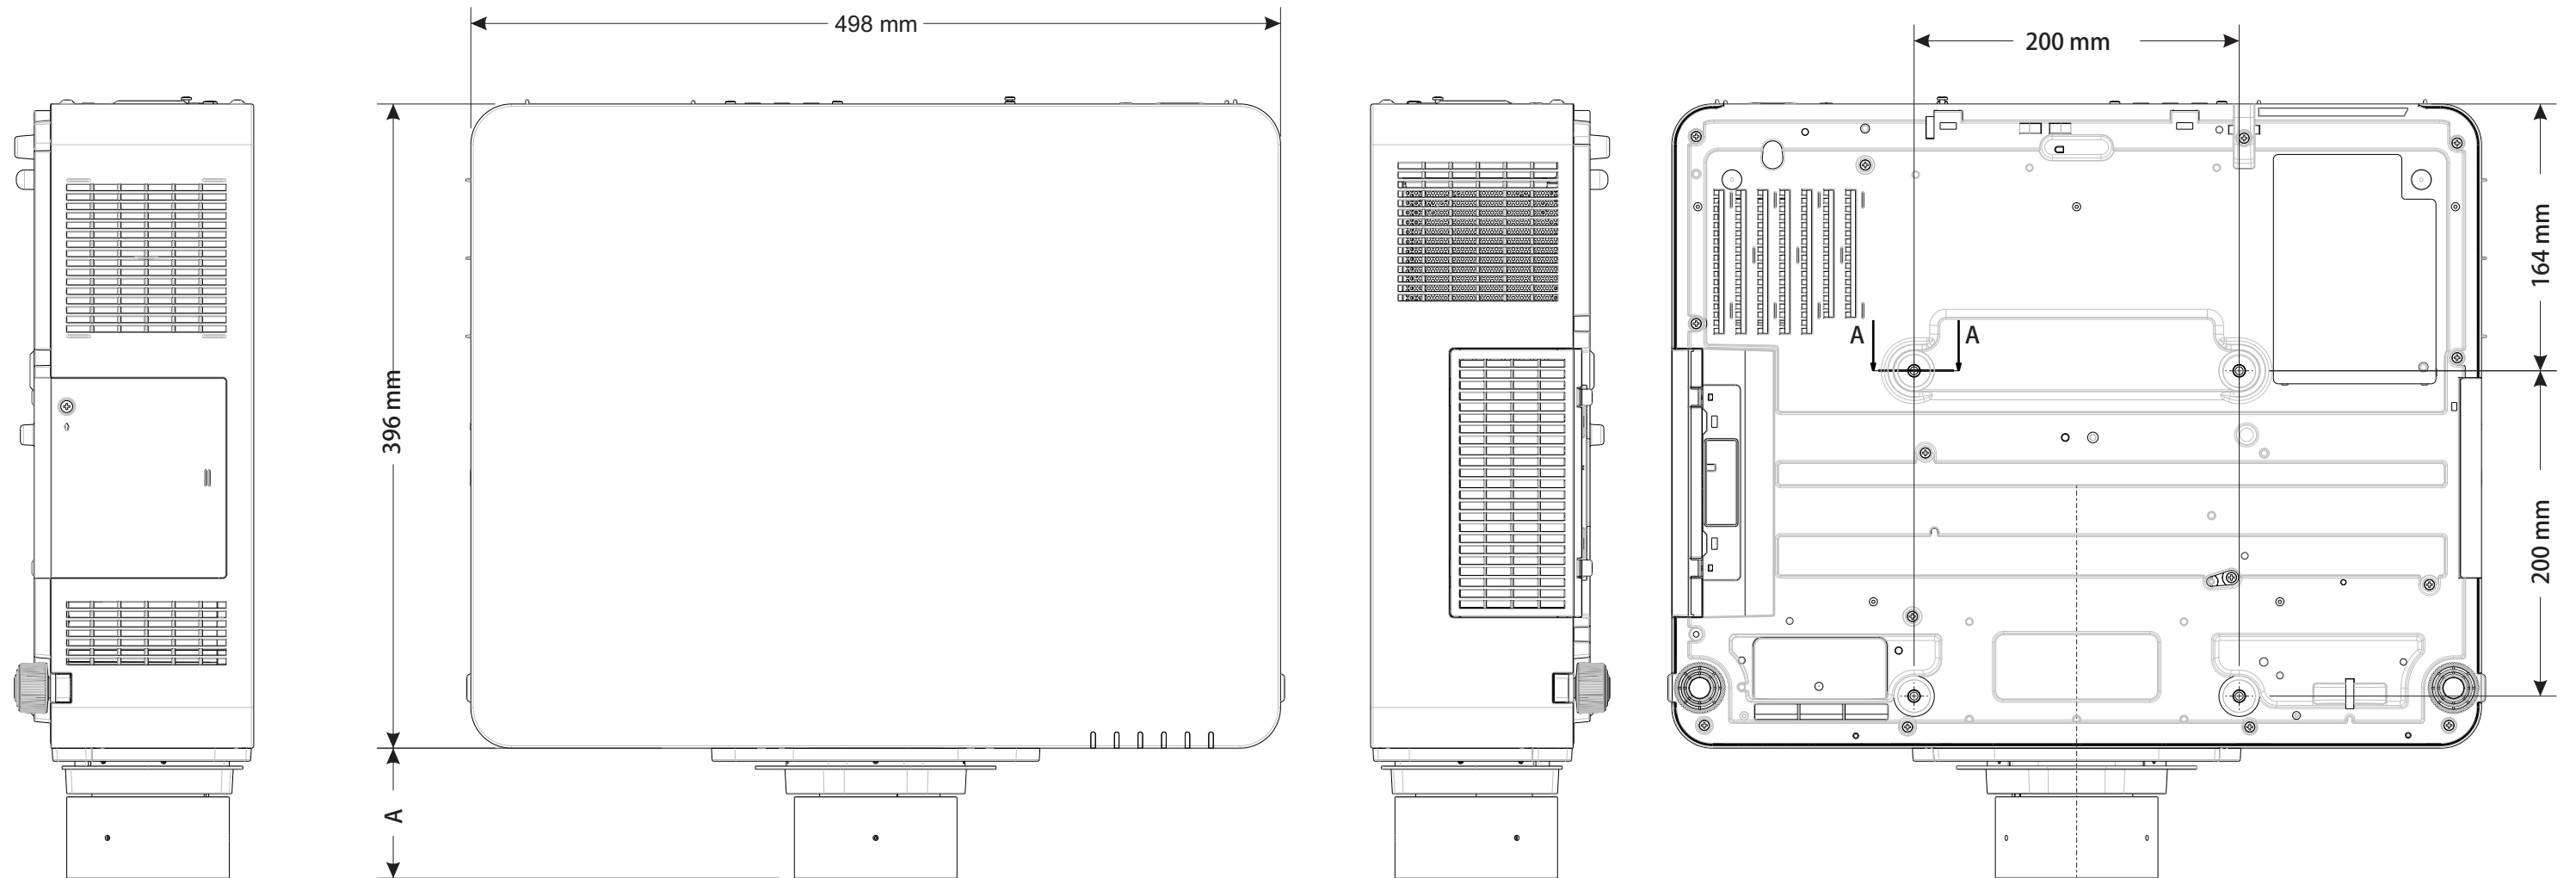

ISSUE HISTORY OF:

REV	DESCRIPTION OF CHANGE	BY	PREP DATE
01	Initial release	Phong Nguyen	06-07-12
02	Update scale 1:4, was 1:1	Phong Nguyen	06-19-12
03	Added 4 models to title: LW401/LW551i/LWU421/LWU501i	Phong Nguyen	09-18-12

Lens Part Number	Lens	A (mm)
121-111104-XX	FL-701	90
121-112105-XX	SL-702	80
121-113106-XX	ML-703	80
121-114107-XX	LL-704	123
121-115108-XX	UL-704	123

CHRISTIE 809 WELLINGTON STREET NORTH
KITCHENER, ONTARIO, CANADA
N2G 4Y7

PART DESCRIPTION
DWG Line LX501/LX601i/LW401/LW551i/LWU421/LWU501i

SIZE B	PART NUMBER 020-000429-01	REVISION 03
SCALE 1:4	MASS LBS [KG]	SHEET 1 OF 1

PROPRIETARY NOT TO BE DISCLOSED OR REPRODUCED IN ANY MANNER WITHOUT THE EXPRESS WRITTEN PERMISSION OF CHRISTIE