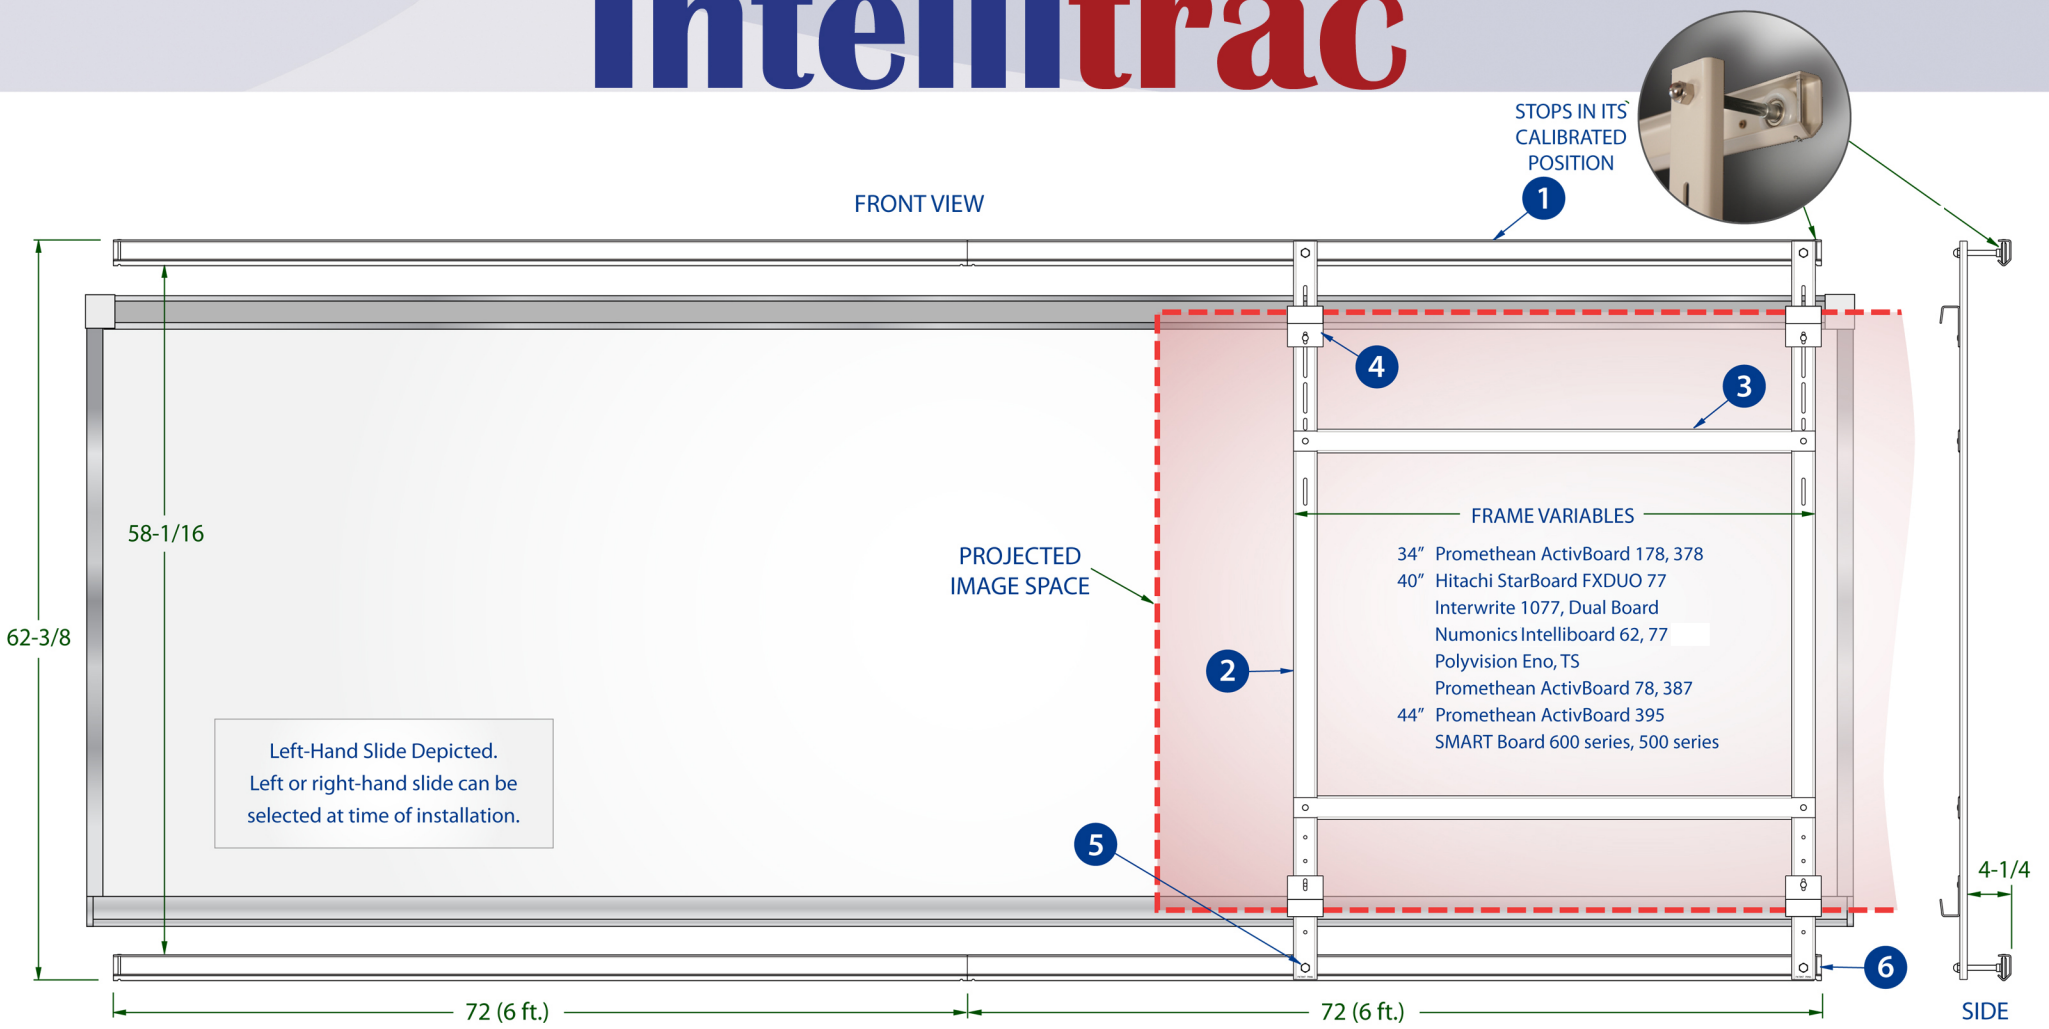

Intellitrac™

- 1 WR-72 Intellitrac Wall Rail 72" (optional WR-96)
- 2 CU-256 Intellitrac Carriage Upright
- 3 CC-xxx Cross Connector, "234", "240" or "244"
- 4 MC-xxx Mounting Clip, model specific
- 5 CR-2450 Carriage Roller Assembly
- 6 BP-2832 Wall Rail Binding Post