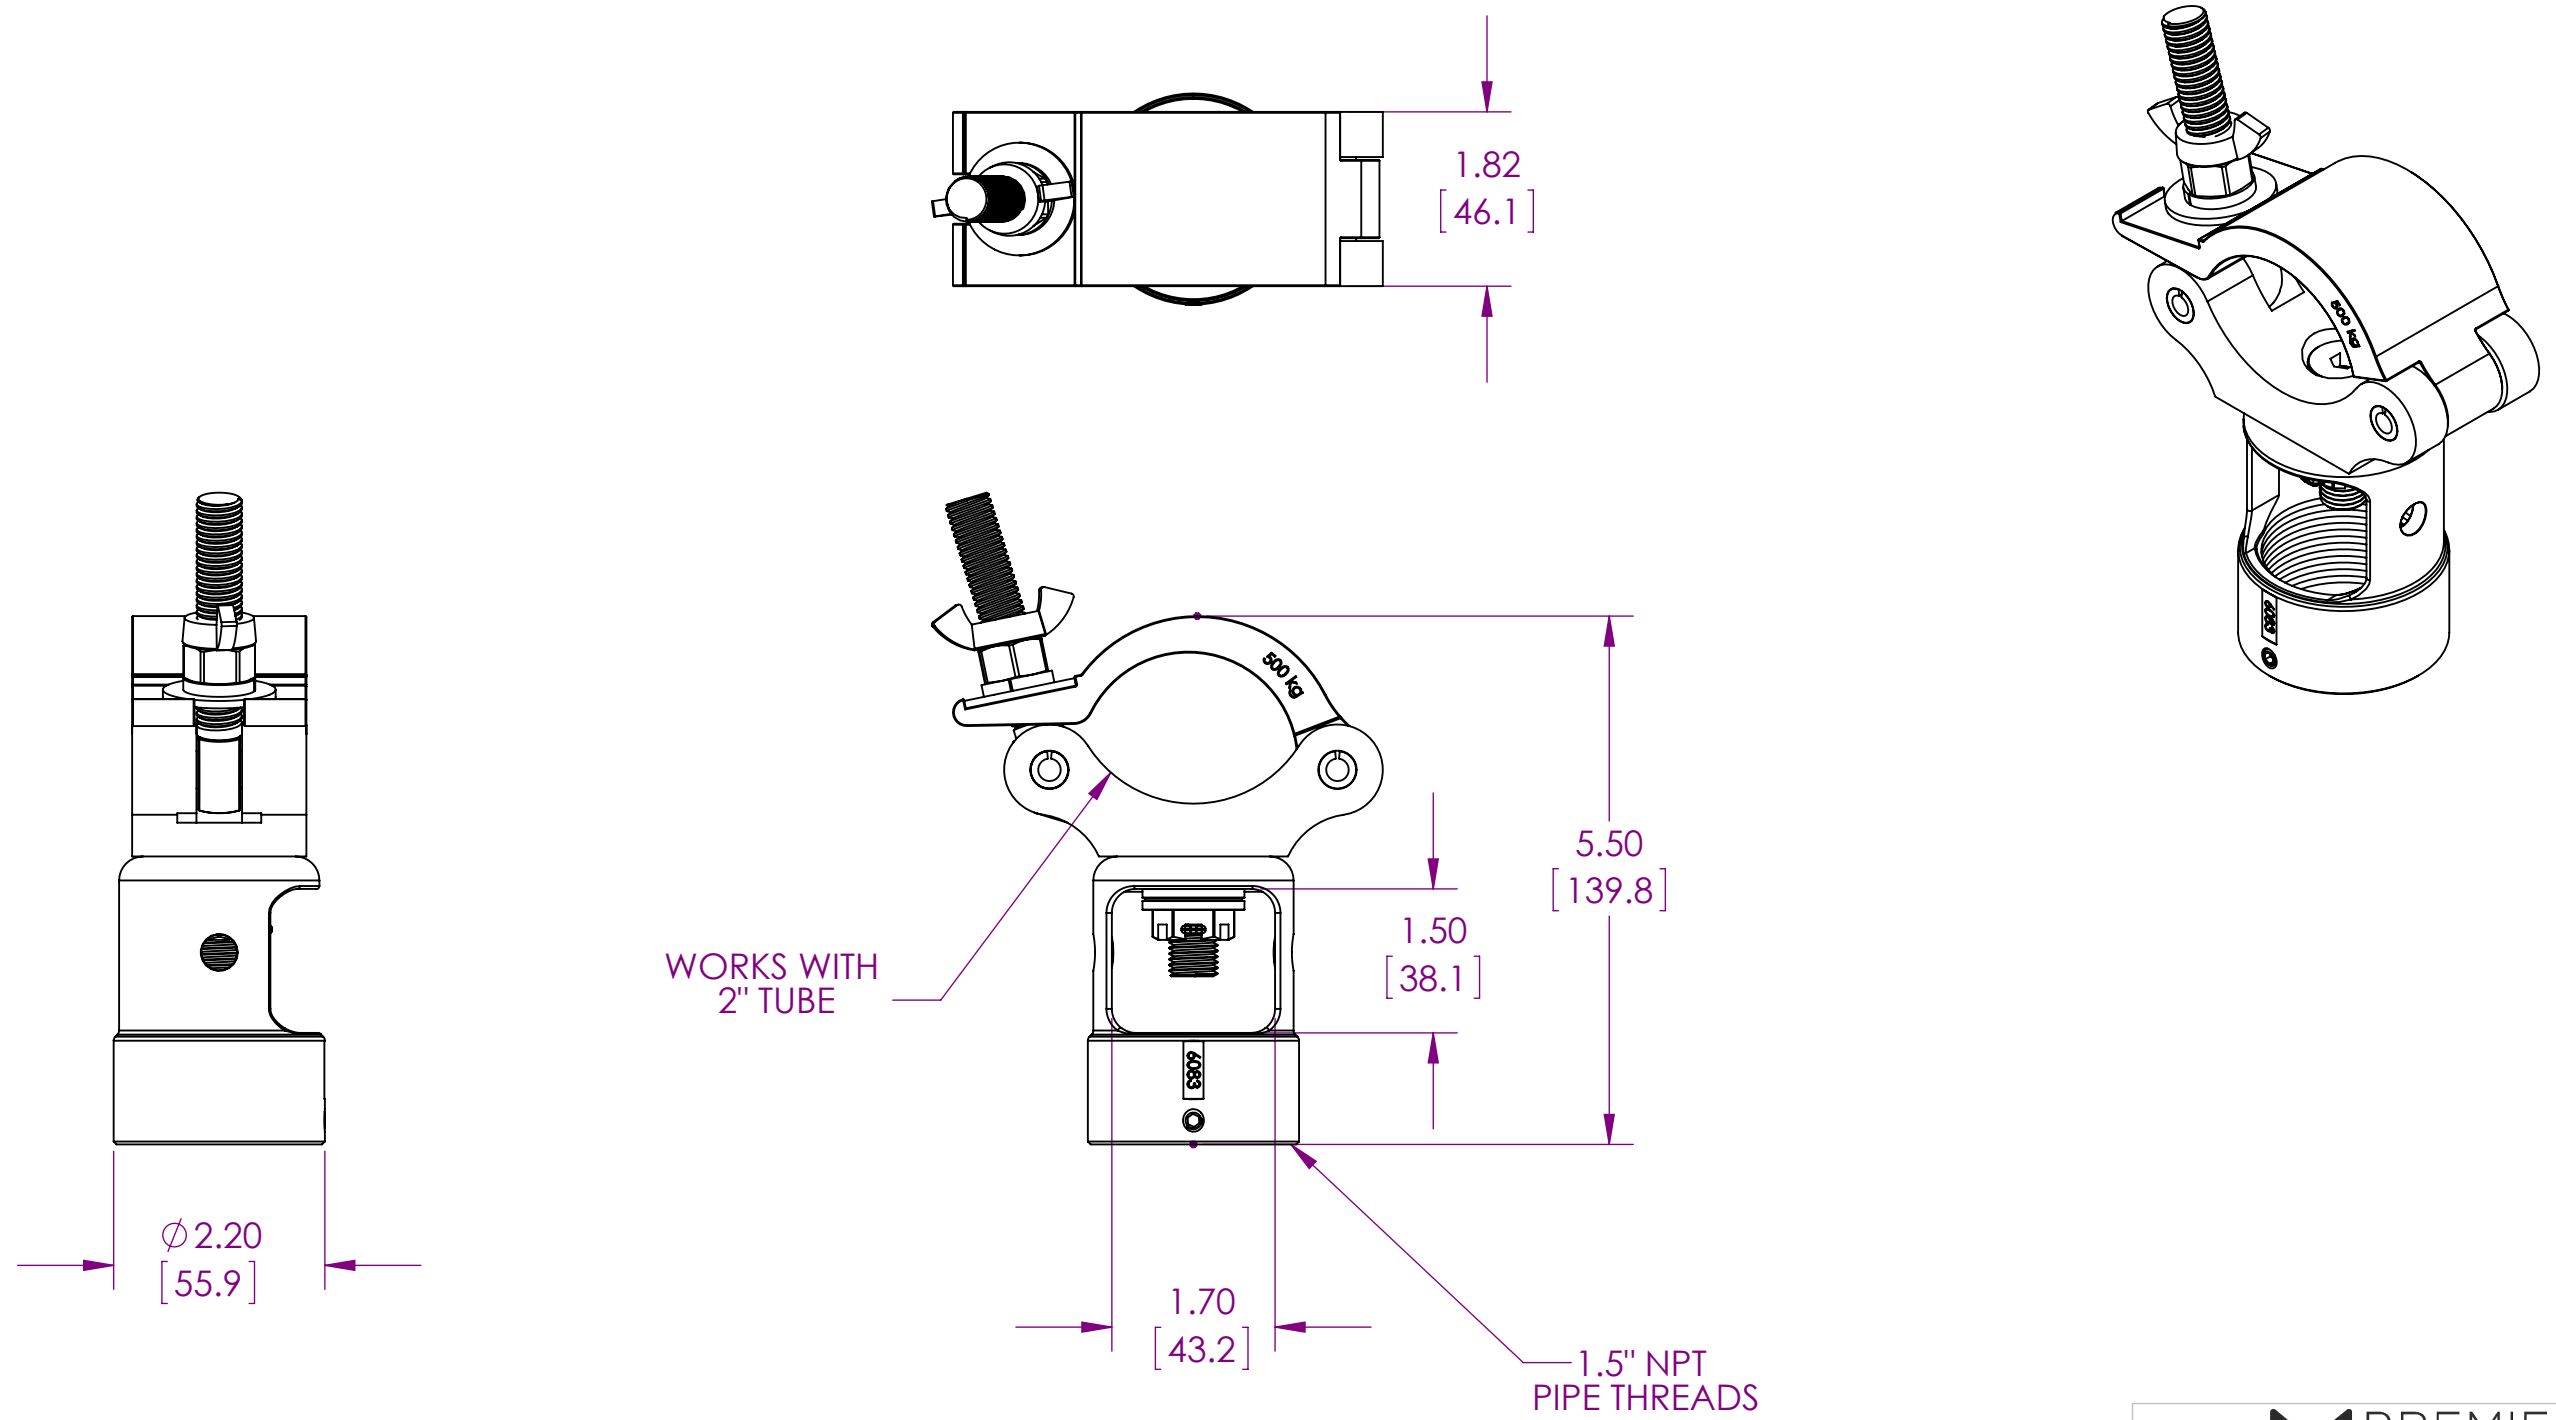

THE INFORMATION CONTAINED IN THIS DRAWING IS THE SOLE PROPERTY OF PREMIER MOUNTS DIVISION OF <PMPI> ANY REPRODUCTION IN PART OR WHOLE WITHOUT THE WRITTEN PERMISSION OF PREMIER MOUNTS DIVISION OF <PMPI> IS PROHIBITED.

PREMIER MOUNTS
THE ORIGINAL MOUNT COMPANY
1321 South State College Blvd
Fullerton Ca, 92831
P. 800.368.9700 - F. 800.832.4888

ITEM DESCRIPTION:
1.5" CHEESEBROUGH CLAMP

SIZE B	DWG. NO. PCC-1.5
SCALE: 1:2	
SHEET 1 OF 1	