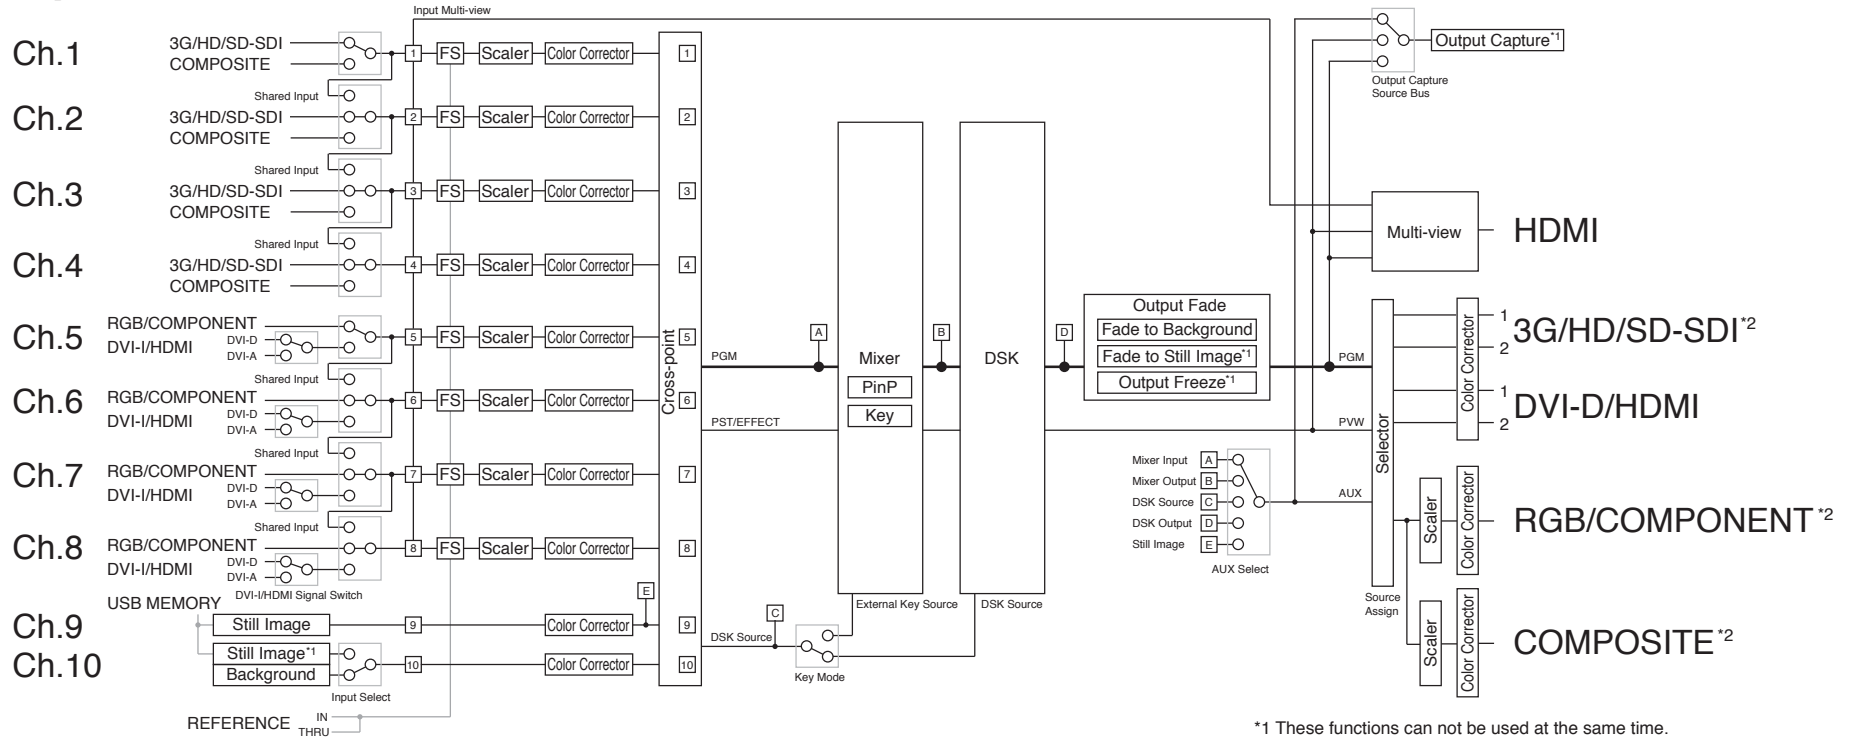

V-800HD Block Diagram

Input

Output

*1 These functions can not be used at the same time.

*2 In HDCP mode, no video signals are output from the analog or SDI connectors.