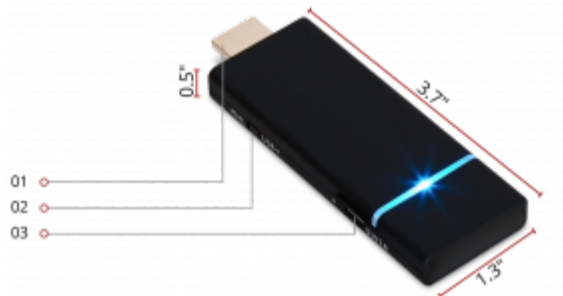

Key Features

Full HD with HDMI/MHL Compatibility | 4-in-1 Split Screen | Apple®
AirPlay® Support | Concurrent Support for WiFi, Miracast, and DLNA |
Moderator Mode

Product Description

With the ViewSonic® VC10 ViewConnect wireless display adapter, enjoy quick and easy streaming of 1080p content with no need for wires or cables. Users can wirelessly stream Full HD content from their own devices (such as desktop PCs, laptops, tablets, and mobile phones), to any commercial display, interactive flat panel display, or projector.

1. Power LED
2. Micro USB (Power only)
3. HDMI Out

Action Micro AM8251

Contact Sales

- call: 888.881.8781
- email: salesinfo@viewsonic.com
- visit: viewsonic.com

:

CPU Processor Type:	Action Micro AM8251
Wireless Connectivity:	N/A
Frequency Band:	2.4GHz
Data Transfer:	150Mbps (max) @ 20MHz Channel / 300Mbps (max) @ 40MHz Channel
Resolution:	1080P, 720P, 480P
Power:	5V DC, 1A
Controls:	AutoProject App (iOS / Android)
Flash Memory:	N/A
Connectors:	N/A
Supported OS:	N/A

General:

Regulations: FCC-B, CE, ErP, RoHS

Recycle/Disposal: Please dispose of in accordance with local, state or federal laws.

UPC: 766907939613

Dimensions (imperial) (WxHxD):

Physical (in.): 3.7 x 0.5 x 1.3

Dimensions (metric) (WxHxD):

Physical (mm): 94.3 x 12.5 x 32.3

Weight (metric):

Net (kg): 0.03

Gross (kg): 0.1

Weight (imperial):

Net (lbs): 0.1

Gross (lbs): 0.2